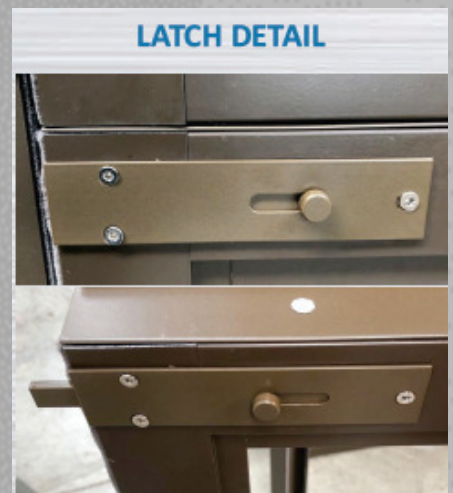

900 mm
2100 mm

SASD921
EDH Lever handle
Hinged Door
Solid Aluminium

A dark brown hinged door with a solid aluminium finish and horizontal slats. The door is shown with a silver EDH lever handle on the right side.

PDPAT1221

Natural: S10 Silver Glass
Bronze: S10 Bronze Glass
Large Pivot Handle
S10 Reflective Glass

STABLE DOORS

Open Out is not a stock item.

Actual door size 10mm smaller in height - width

COLOURS

Special colours on request