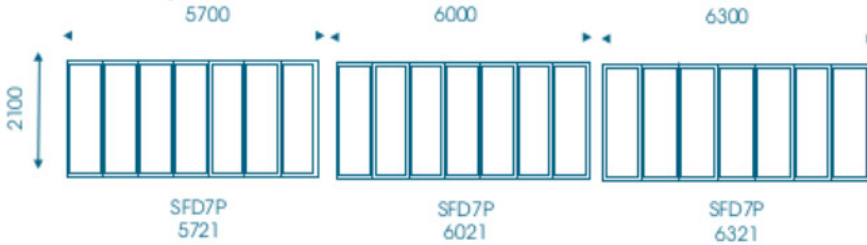

Deduct 10mm of actual overall window size.

SIDE HUNG WINDOWS

Standard Types. Projected-side-hung-open-out.

Max sash width 600 x height 1200.

S = Safety Glass

PATIO DOORS

Standard Range of Sliding Doors

Door Type	Standard Door		Brick openings to be made by builder prior to plastering	
	width	Height	Opening Width	Opening Height
1521	1490	2090	1500	2100
1821	1790	2090	1800	2100
2021	1990	2090	2000	2100
2121	2090	2090	2100	2100
2421	2390	2090	2400	2100
2721	2690	2090	2700	2100
3021	2990	2090	3000	2100
3621	3590	2090	3600	2100
4221	4190	2090	4200	2100
4821	4790	2090	4800	2100
5421	5390	2090	5400	2100
6021	5990	2090	6000	2100

SLIDING FOLDING DOOR

3 PANELS

5 PANELS

6 PANELS

7 PANELS

10 PANELS

SLIDING FOLDING DOOR

3 PANELS