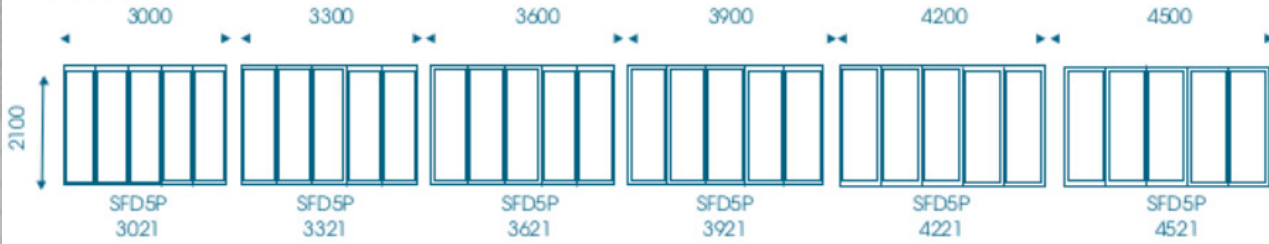

SLIDING FOLDING DOOR

3 PANELS

5 PANELS

6 PANELS

7 PANELS

10 PANELS