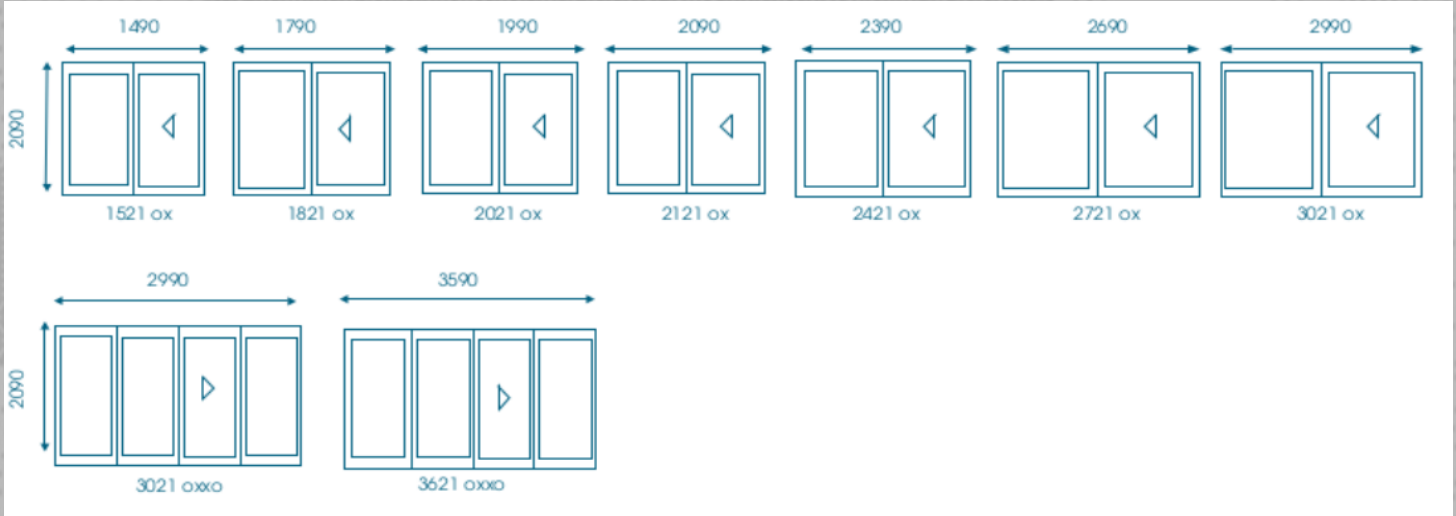

ALUMINIUM DOORS & WINDOWS

Build it

TOP HUNG WINDOWS

All dimensions indicated are normal brick work openings.

Deduct 10mm of actual overall window size.

S = Safety Glass

SLIDING WINDOWS

All dimensions indicated are normal brick work openings.

Deduct 10mm of actual overall window size.

SIDE HUNG WINDOWS

Standard Types. Projected-side-hung-open-out.

Max sash width 600 x height 1200.

S = Safety Glass

PATIO DOORS

Standard Range of Sliding Doors

Door Type	Standard Door		Brick openings to be made by builder prior to plastering	
	width	Height	Opening Width	Opening Height
1521	1490	2090	1500	2100
1821	1790	2090	1800	2100
2021	1990	2090	2000	2100
2121	2090	2090	2100	2100
2421	2390	2090	2400	2100
2721	2690	2090	2700	2100
3021	2990	2090	3000	2100
3621	3590	2090	3600	2100
4221	4190	2090	4200	2100
4821	4790	2090	4800	2100
5421	5390	2090	5400	2100
6021	5990	2090	6000	2100

SLIDING FOLDING DOOR

3 PANELS

5 PANELS

6 PANELS

7 PANELS

10 PANELS

SLIDING FOLDING DOOR

3 PANELS