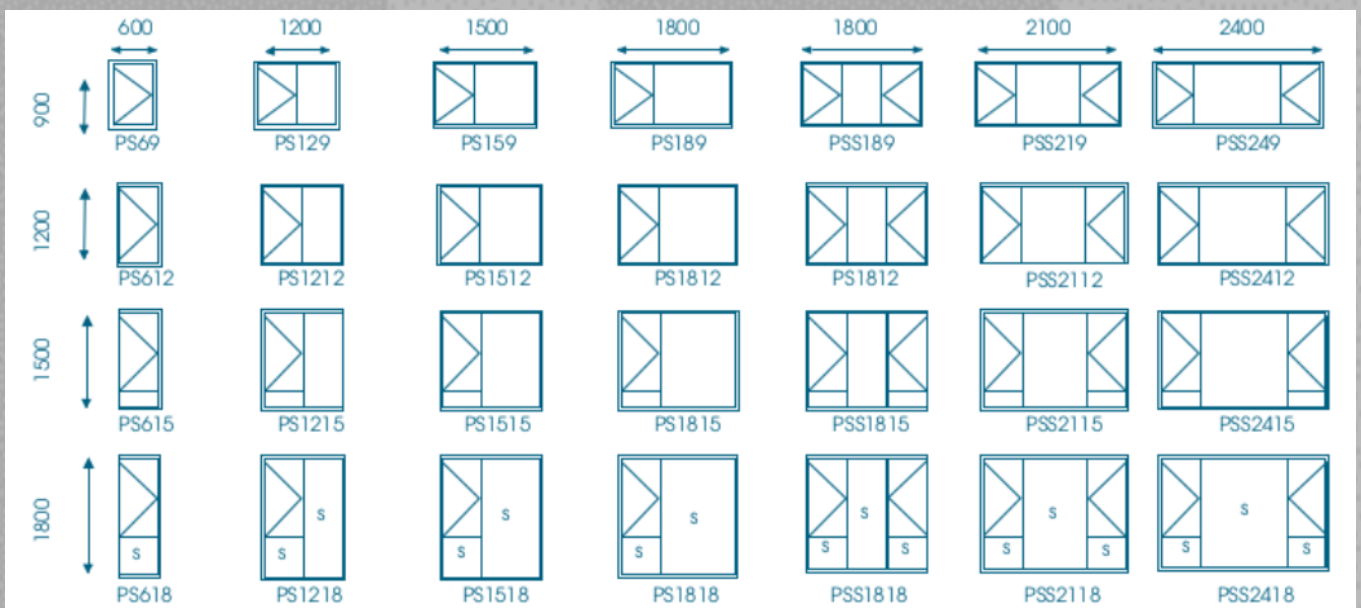

ALUMINIUM DOORS & WINDOWS

Build it

TOP HUNG WINDOWS

All dimensions indicated are normal brick work openings.

Deduct 10mm of actual overall window size.

S = Safety Glass

SLIDING WINDOWS

All dimensions indicated are normal brick work openings.

Deduct 10mm of actual overall window size.

SIDE HUNG WINDOWS

Standard Types. Projected-side-hung-open-out.

Max sash width 600 x height 1200.

S = Safety Glass

PATIO DOORS

Standard Range of Sliding Doors

Door Type	Standard Door		Brick openings to be made by builder prior to plastering	
	width	Height	Opening Width	Opening Height
1521	1490	2090	1500	2100
1821	1790	2090	1800	2100
2021	1990	2090	2000	2100
2121	2090	2090	2100	2100
2421	2390	2090	2400	2100
2721	2690	2090	2700	2100
3021	2990	2090	3000	2100
3621	3590	2090	3600	2100
4221	4190	2090	4200	2100
4821	4790	2090	4800	2100
5421	5390	2090	5400	2100
6021	5990	2090	6000	2100

SLIDING FOLDING DOOR

3 PANELS

5 PANELS

6 PANELS

7 PANELS

10 PANELS

SLIDING FOLDING DOOR

3 PANELS

3 Panels

5 Panels

3 Panels

5 Panels

ENTRANCE DOORS

900 mm
2100 mm

HDMM921PH
EDH Lever handle
Hinged Door
4mm Pacific
toughened glass

A dark brown hinged door with six horizontal glass panes. The door is shown with a silver EDH lever handle on the right side.