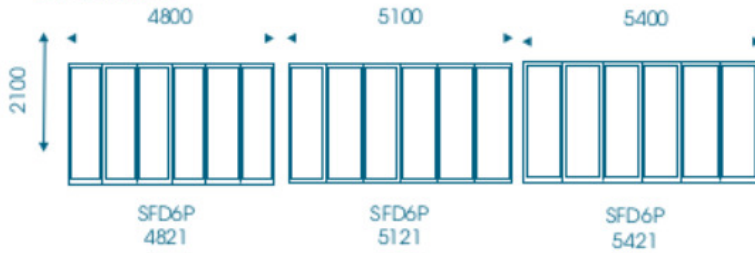

Deduct 10mm of actual overall window size.

SIDE HUNG WINDOWS

Standard Types. Projected-side-hung-open-out.

Max sash width 600 x height 1200.

S = Safety Glass

PATIO DOORS

Standard Range of Sliding Doors

Door Type	Standard Door		Brick openings to be made by builder prior to plastering	
	width	Height	Opening Width	Opening Height
1521	1490	2090	1500	2100
1821	1790	2090	1800	2100
2021	1990	2090	2000	2100
2121	2090	2090	2100	2100
2421	2390	2090	2400	2100
2721	2690	2090	2700	2100
3021	2990	2090	3000	2100
3621	3590	2090	3600	2100
4221	4190	2090	4200	2100
4821	4790	2090	4800	2100
5421	5390	2090	5400	2100
6021	5990	2090	6000	2100

SLIDING FOLDING DOOR

3 PANELS

5 PANELS

6 PANELS

7 PANELS

10 PANELS

SLIDING FOLDING DOOR

3 PANELS