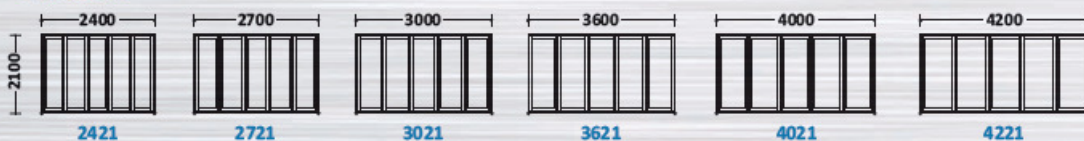

3 Panels

5 Panels

3 Panels

5 Panels

ENTRANCE DOORS

900 mm
2100 mm

HDMM921PH
EDH Lever handle
Hinged Door
4mm Pacific
toughened glass

A dark brown hinged door with six horizontal glass panes. The door is shown with a silver EDH lever handle on the right side.