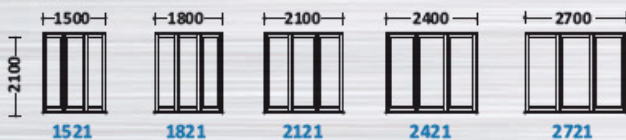

3 Panels

5 Panels

3 Panels

5 Panels

ENTRANCE DOORS

900 mm
2100 mm

HDMM921PH
EDH Lever handle
Hinged Door
4mm Pacific
toughened glass

A dark brown hinged door with six horizontal glass panes. The door is shown with a silver EDH lever handle on the right side.