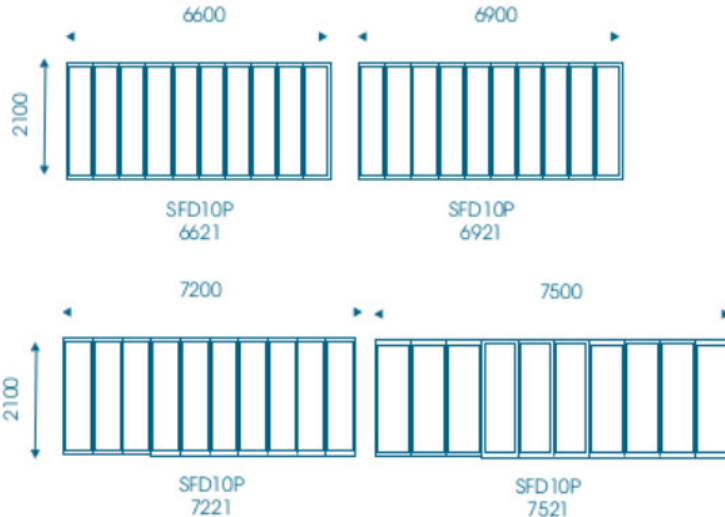

Deduct 10mm of actual overall window size.

SIDE HUNG WINDOWS

Standard Types. Projected-side-hung-open-out.

Max sash width 600 x height 1200.

S = Safety Glass

PATIO DOORS

Standard Range of Sliding Doors

Door Type	Standard Door		Brick openings to be made by builder prior to plastering	
	width	Height	Opening Width	Opening Height
1521	1490	2090	1500	2100
1821	1790	2090	1800	2100
2021	1990	2090	2000	2100
2121	2090	2090	2100	2100
2421	2390	2090	2400	2100
2721	2690	2090	2700	2100
3021	2990	2090	3000	2100
3621	3590	2090	3600	2100
4221	4190	2090	4200	2100
4821	4790	2090	4800	2100
5421	5390	2090	5400	2100
6021	5990	2090	6000	2100

SLIDING FOLDING DOOR

3 PANELS

5 PANELS

6 PANELS

7 PANELS

10 PANELS

SLIDING FOLDING DOOR

3 PANELS

3 Panels

5 Panels

3 Panels

5 Panels

ENTRANCE DOORS

900 mm
2100 mm

HDMM921PH
EDH Lever handle
Hinged Door
4mm Pacific
toughened glass

A dark brown hinged door with six horizontal glass panes. The door is shown with a silver EDH lever handle on the right side.