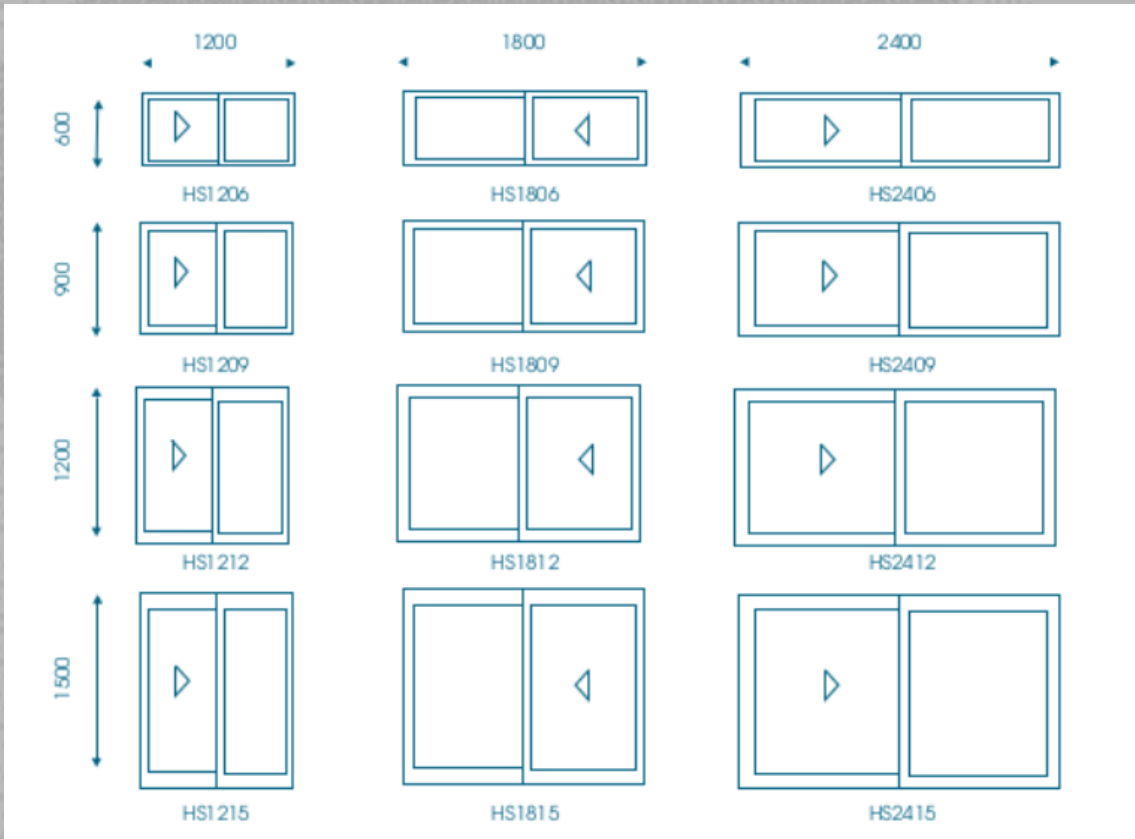

ALUMINIUM DOORS & WINDOWS

Build it

TOP HUNG WINDOWS

All dimensions indicated are normal brick work openings.

Deduct 10mm of actual overall window size.

S = Safety Glass

SLIDING WINDOWS

All dimensions indicated are normal brick work openings.

Deduct 10mm of actual overall window size.

SIDE HUNG WINDOWS

Standard Types. Projected-side-hung-open-out.

Max sash width 600 x height 1200.

S = Safety Glass

PATIO DOORS

Standard Range of Sliding Doors

Door Type	Standard Door		Brick openings to be made by builder prior to plastering	
	width	Height	Opening Width	Opening Height
1521	1490	2090	1500	2100
1821	1790	2090	1800	2100
2021	1990	2090	2000	2100
2121	2090	2090	2100	2100
2421	2390	2090	2400	2100
2721	2690	2090	2700	2100
3021	2990	2090	3000	2100
3621	3590	2090	3600	2100
4221	4190	2090	4200	2100
4821	4790	2090	4800	2100
5421	5390	2090	5400	2100
6021	5990	2090	6000	2100

SLIDING FOLDING DOOR

3 PANELS

5 PANELS

6 PANELS

7 PANELS

10 PANELS

SLIDING FOLDING DOOR

3 PANELS

3 Panels

5 Panels

3 Panels

5 Panels

ENTRANCE DOORS

900 mm
2100 mm

HDMM921PH
EDH Lever handle
Hinged Door
4mm Pacific
toughened glass

A dark brown hinged door with six horizontal glass panes. The door is shown with a silver EDH lever handle on the right side.