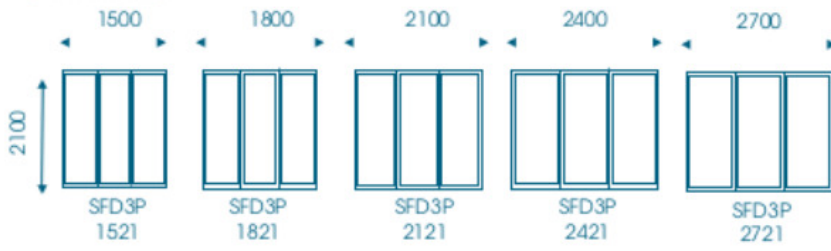

ALUMINIUM DOORS & WINDOWS

Build it

TOP HUNG WINDOWS

All dimensions indicated are normal brick work openings.

Deduct 10mm of actual overall window size.

S = Safety Glass

SLIDING WINDOWS

All dimensions indicated are normal brick work openings.

Deduct 10mm of actual overall window size.

SIDE HUNG WINDOWS

Standard Types. Projected-side-hung-open-out.

Max sash width 600 x height 1200.

S = Safety Glass

PATIO DOORS

Standard Range of Sliding Doors

Door Type	Standard Door		Brick openings to be made by builder prior to plastering	
	width	Height	Opening Width	Opening Height
1521	1490	2090	1500	2100
1821	1790	2090	1800	2100
2021	1990	2090	2000	2100
2121	2090	2090	2100	2100
2421	2390	2090	2400	2100
2721	2690	2090	2700	2100
3021	2990	2090	3000	2100
3621	3590	2090	3600	2100
4221	4190	2090	4200	2100
4821	4790	2090	4800	2100
5421	5390	2090	5400	2100
6021	5990	2090	6000	2100

SLIDING FOLDING DOOR

3 PANELS

5 PANELS

6 PANELS

7 PANELS

10 PANELS

SLIDING FOLDING DOOR

3 PANELS