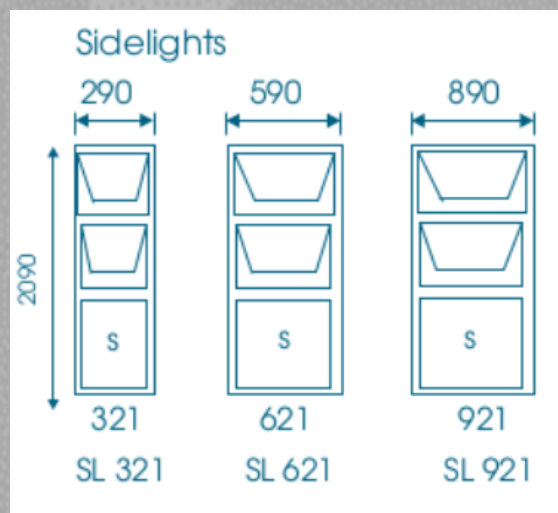

ALUMINIUM DOORS & WINDOWS

Build it

TOP HUNG WINDOWS

All dimensions indicated are normal brick work openings.

Deduct 10mm of actual overall window size.

S = Safety Glass

SLIDING WINDOWS

All dimensions indicated are normal brick work openings.

Deduct 10mm of actual overall window size.

SIDE HUNG WINDOWS

Standard Types. Projected-side-hung-open-out.

Max sash width 600 x height 1200.

S = Safety Glass

PATIO DOORS

Standard Range of Sliding Doors

Door Type	Standard Door		Brick openings to be made by builder prior to plastering	
	width	Height	Opening Width	Opening Height
1521	1490	2090	1500	2100
1821	1790	2090	1800	2100
2021	1990	2090	2000	2100
2121	2090	2090	2100	2100
2421	2390	2090	2400	2100
2721	2690	2090	2700	2100
3021	2990	2090	3000	2100
3621	3590	2090	3600	2100
4221	4190	2090	4200	2100
4821	4790	2090	4800	2100
5421	5390	2090	5400	2100
6021	5990	2090	6000	2100

SLIDING FOLDING DOOR

3 PANELS

5 PANELS

6 PANELS

7 PANELS

10 PANELS

SLIDING FOLDING DOOR

3 PANELS

3 Panels

5 Panels

3 Panels

5 Panels

ENTRANCE DOORS

900 mm
2100 mm

HDMM921PH
EDH Lever handle
Hinged Door
4mm Pacific
toughened glass

A dark brown hinged door with six horizontal glass panes. The door is shown with a silver EDH lever handle on the right side.