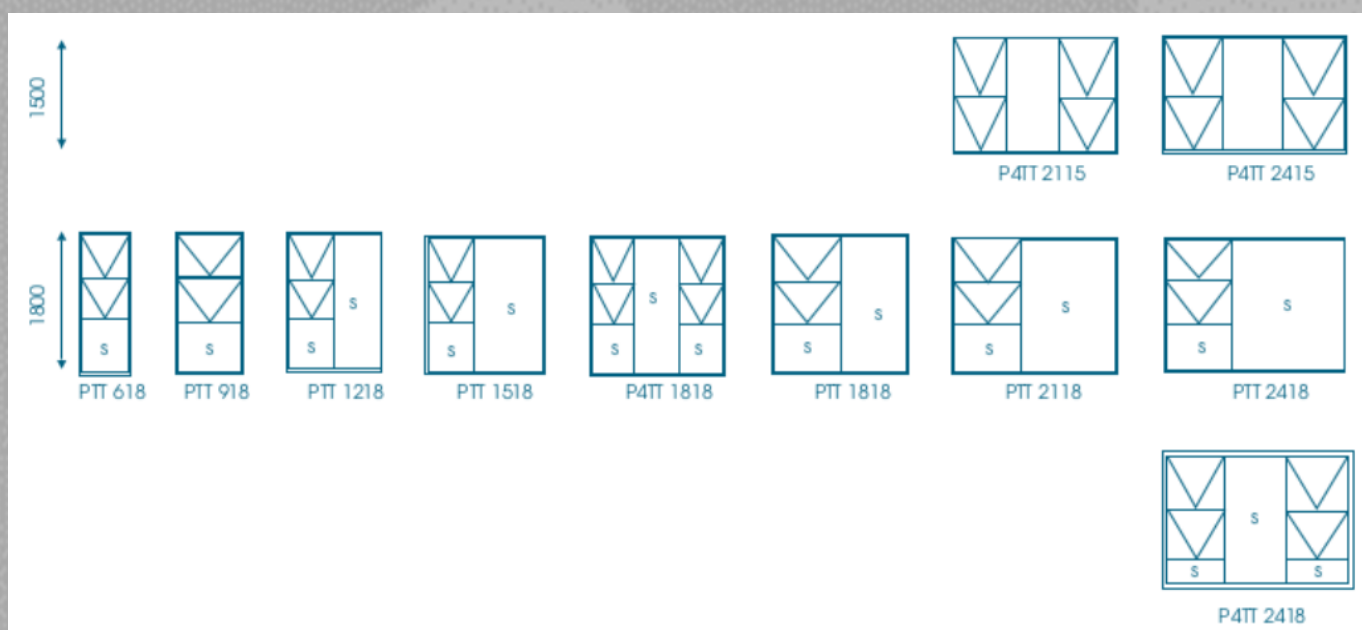

ALUMINIUM DOORS & WINDOWS

Build it

TOP HUNG WINDOWS

All dimensions indicated are normal brick work openings.

Deduct 10mm of actual overall window size.

S = Safety Glass

SLIDING WINDOWS

All dimensions indicated are normal brick work openings.

Deduct 10mm of actual overall window size.

SIDE HUNG WINDOWS

Standard Types. Projected-side-hung-open-out.

Max sash width 600 x height 1200.

S = Safety Glass

PATIO DOORS

Standard Range of Sliding Doors

Door Type	Standard Door		Brick openings to be made by builder prior to plastering	
	width	Height	Opening Width	Opening Height
1521	1490	2090	1500	2100
1821	1790	2090	1800	2100
2021	1990	2090	2000	2100
2121	2090	2090	2100	2100
2421	2390	2090	2400	2100
2721	2690	2090	2700	2100
3021	2990	2090	3000	2100
3621	3590	2090	3600	2100
4221	4190	2090	4200	2100
4821	4790	2090	4800	2100
5421	5390	2090	5400	2100
6021	5990	2090	6000	2100

SLIDING FOLDING DOOR

3 PANELS

5 PANELS

6 PANELS

7 PANELS

10 PANELS

SLIDING FOLDING DOOR

3 PANELS