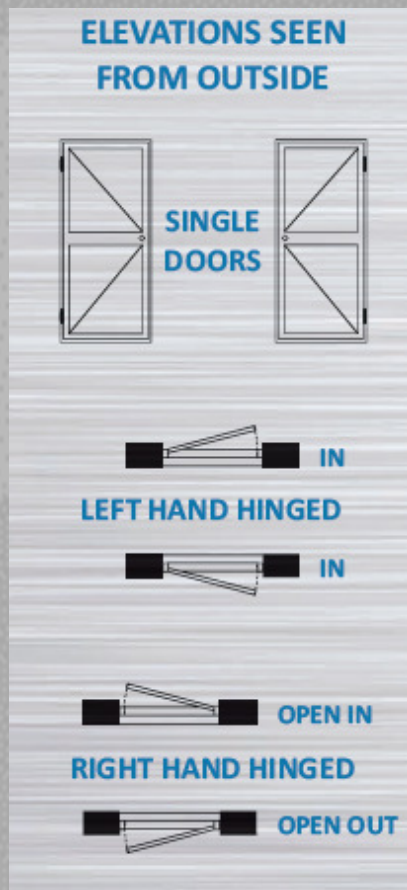

900 mm
2100 mm

SASD921
EDH Lever handle
Hinged Door
Solid Aluminium

A dark brown hinged door with a solid aluminium finish and horizontal slats. The door is shown with a silver EDH lever handle on the right side.

PIVOT DOORS

PDM1221S10

Natural: S10 Silver Glass
Bronze: S10 Bronze Glass
Large Pivot Handle
S10 Reflective Glass

PDM 1221

Large Pivot Handle
Pivot Door
4mm Pacific
toughened glass

PDVCG1221

Natural: S10 Silver Glass
Bronze: S10 Bronze Glass
Large Pivot Handle
S10 Reflective Glass

PDPAT1221

Natural: S10 Silver Glass
Bronze: S10 Bronze Glass
Large Pivot Handle
S10 Reflective Glass

STABLE DOORS

Open Out is not a stock item.

Actual door size 10mm smaller in height - width

COLOURS

Special colours on request