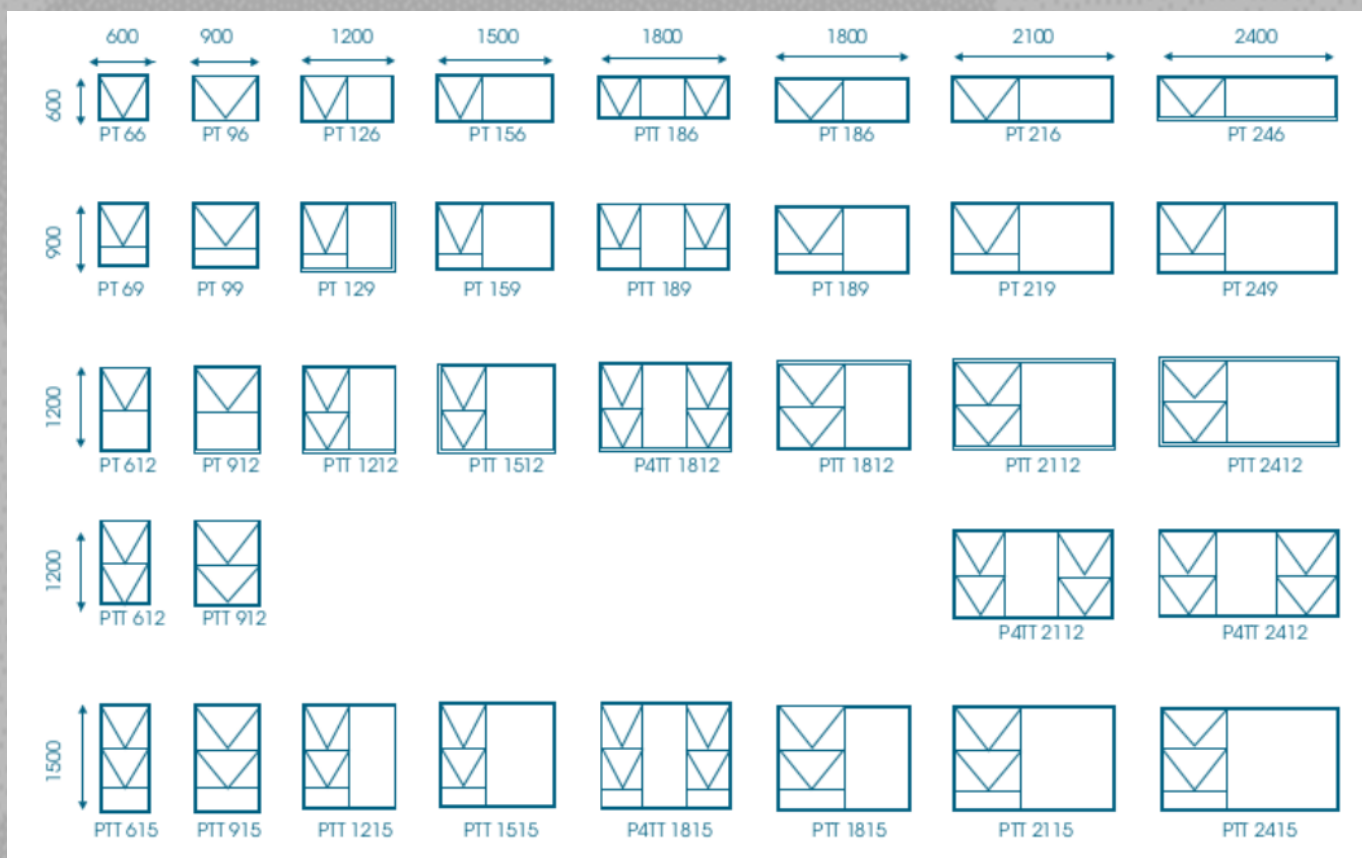

ALUMINIUM DOORS & WINDOWS

Build it

TOP HUNG WINDOWS

All dimensions indicated are normal brick work openings.

Deduct 10mm of actual overall window size.

S = Safety Glass

SLIDING WINDOWS

All dimensions indicated are normal brick work openings.

Deduct 10mm of actual overall window size.

SIDE HUNG WINDOWS

Standard Types. Projected-side-hung-open-out.

Max sash width 600 x height 1200.

S = Safety Glass

PATIO DOORS

Standard Range of Sliding Doors

Door Type	Standard Door		Brick openings to be made by builder prior to plastering	
	width	Height	Opening Width	Opening Height
1521	1490	2090	1500	2100
1821	1790	2090	1800	2100
2021	1990	2090	2000	2100
2121	2090	2090	2100	2100
2421	2390	2090	2400	2100
2721	2690	2090	2700	2100
3021	2990	2090	3000	2100
3621	3590	2090	3600	2100
4221	4190	2090	4200	2100
4821	4790	2090	4800	2100
5421	5390	2090	5400	2100
6021	5990	2090	6000	2100

SLIDING FOLDING DOOR

3 PANELS

5 PANELS

6 PANELS

7 PANELS

10 PANELS

SLIDING FOLDING DOOR

3 PANELS

3 Panels

5 Panels

3 Panels

5 Panels

ENTRANCE DOORS

900 mm
2100 mm

HDMM921PH
EDH Lever handle
Hinged Door
4mm Pacific
toughened glass

A dark brown hinged door with six horizontal glass panes. The door is shown with a silver EDH lever handle on the right side.