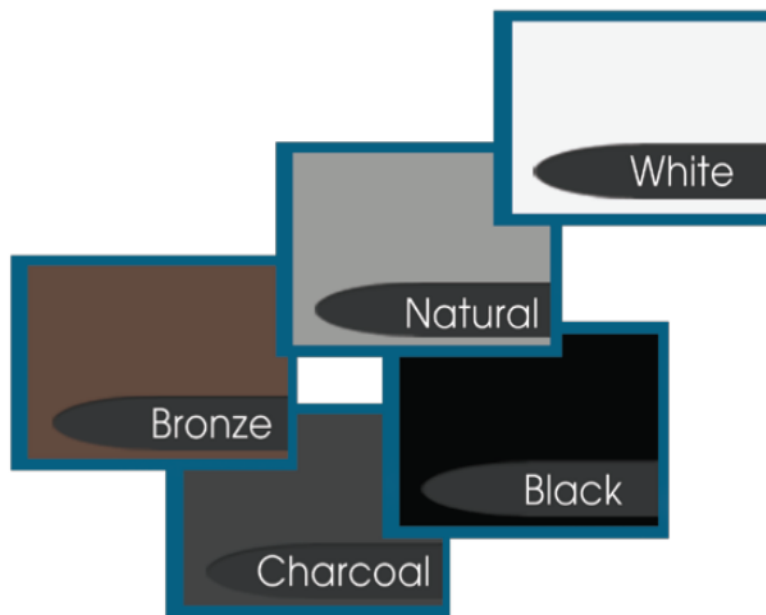

900 mm
2100 mm

SASD921
EDH Lever handle
Hinged Door
Solid Aluminium

A dark brown hinged door with a solid aluminium finish and horizontal slats. The door is shown with a silver EDH lever handle on the right side.

PDPAT1221

Natural: S10 Silver Glass
Bronze: S10 Bronze Glass
Large Pivot Handle
S10 Reflective Glass

STABLE DOORS

Open Out is not a stock item.

Actual door size 10mm smaller in height - width

COLOURS

Special colours on request